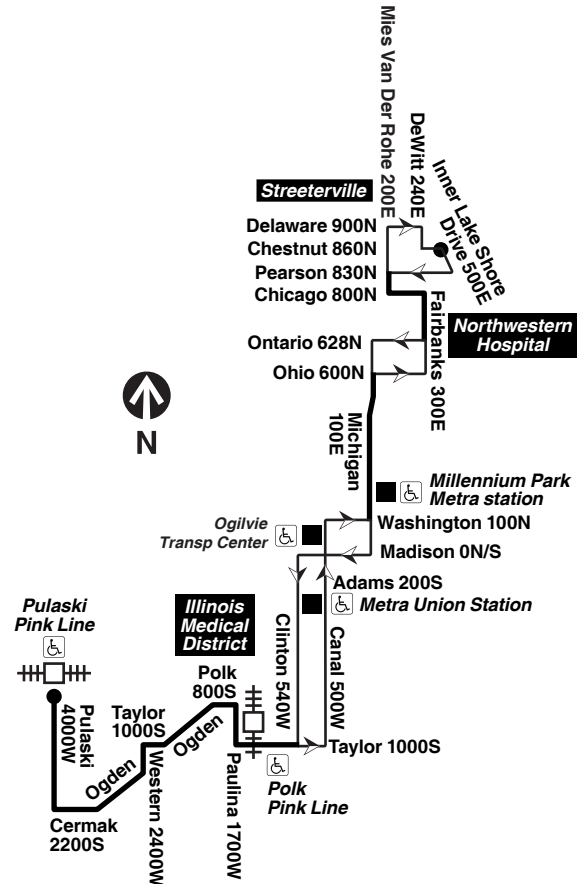

All CTA buses are accessible. For accessibility help or to report concerns at stops, contact CTA Customer Service at transitchicago.com/feedback.

Federal law requires priority seating be designated for seniors and people with disabilities. **Please stand up** and yield these seats when needed for qualifying riders or when asked.

Schedules and other info in this timetable are subject to change. CTA does not assume responsibility for errors in timetables nor for inconvenience or damage resulting from delays.

Pay close attention to destination signs and announcements when boarding: added service may sometimes be provided over portions of this or any bus route and some trips can end before the furthest terminal on a line depending on service needs or time of day.

Bicycle racks are installed on the front of all CTA buses and are allowed on CTA trains during certain hours. See our Bike & Ride brochure or webpage for help on how to use racks and more.

Know before you go: Get alerts from us by text or e-mail about planned service changes every week or instant alerts for unplanned reroutes and disruptions. Sign up for CTA Updates today at transitchicago.com/updates.

For more travel information, use the Ventra app or call the RTA Travel Information Center at 312-836-7000. *Para obtener mayor información, en Español, llame al Centro de Información a 312-836-7000.*

157

Streeterville/ Taylor

Effective Dec. 18, 2023

All CTA buses are accessible